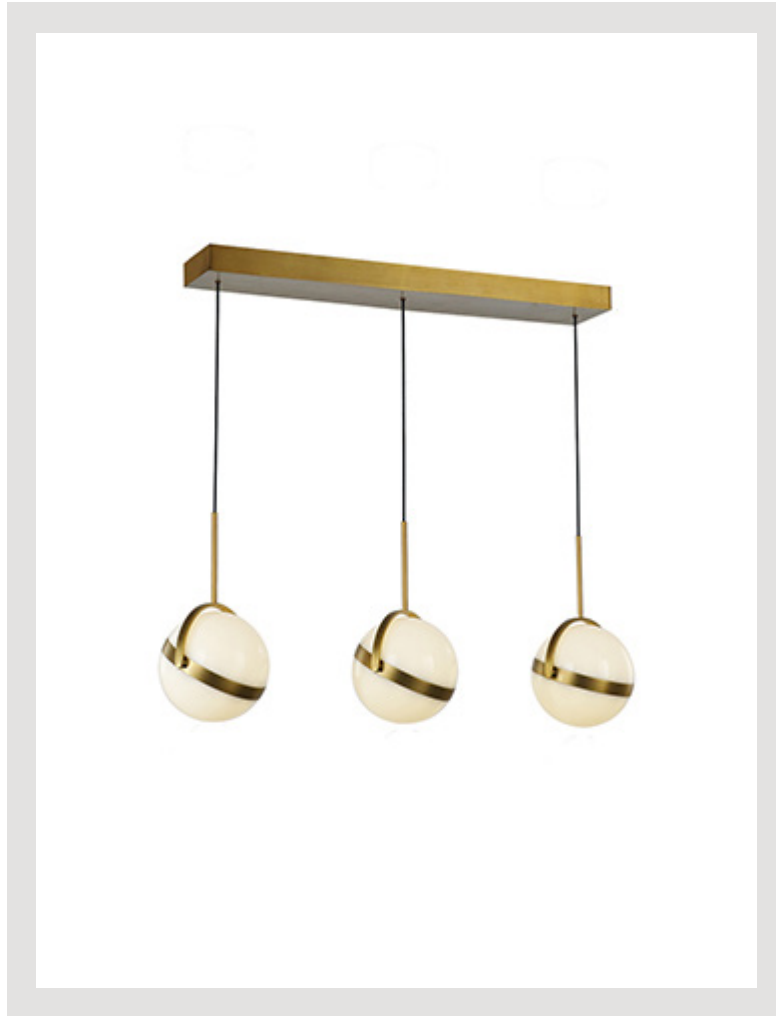

## GLOBO

LP301003SG

FIXTURE DIMENSIONS	31" L x 6.3" W x 12.8" H
HEIGHT FROM CENTER	-
WEIGHT	7.7 LBS
GLASS	-
MATERIAL	-
CANOPY SIZE	27.5" L x 4.7" W x 1.4" H
LAMPING	LED - details below
VOLTAGE	120V
WIRE / CORD LENGTH	144"
CORD TYPE	Fabric covered black cords
MINIMUM HANG HEIGHT	14.2"
INSTALL OPTIONS	-
ADA COMPLIANT	-
CERTIFICATION	ETL
UPC	841387000036
PACKAGE SIZE	30.3" X 15.4" X 9.8"
PACKAGE WEIGHT	11.7 LBS

[ D - Diameter, L - Length, W - Width, H - Height, E - Extension ]